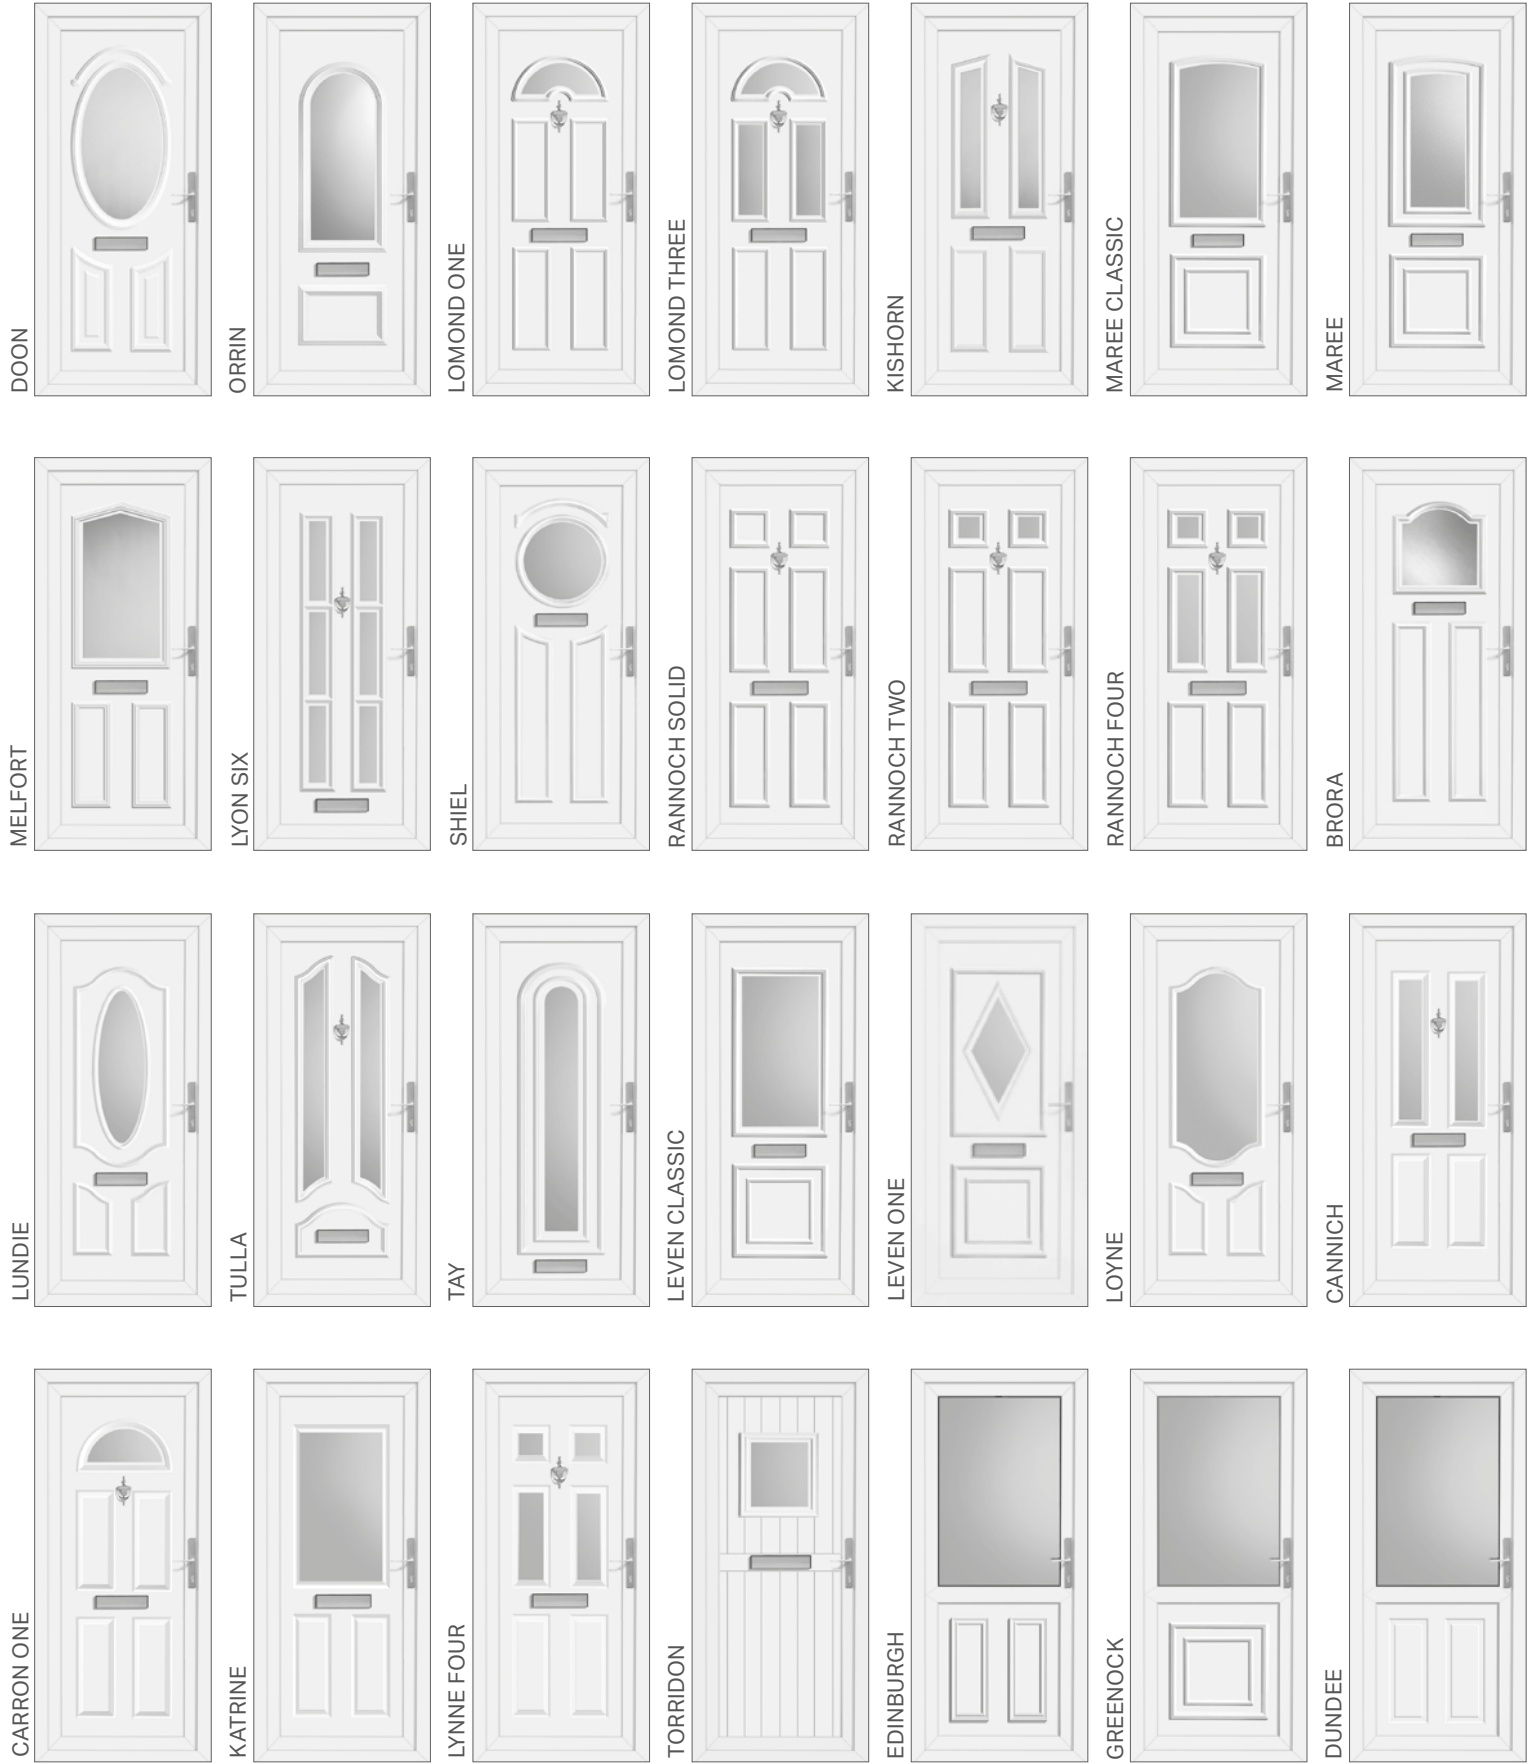

virtuoso
DOORS BY DESIGN

PVCu Collection

BACKING GLASS

N.B. "Resin Bevels" and "Triple Glazed" designs incorporate their own unique backing glass.

"Etched Glass" and "Glass Tile" designs incorporate **clear** backing glass.