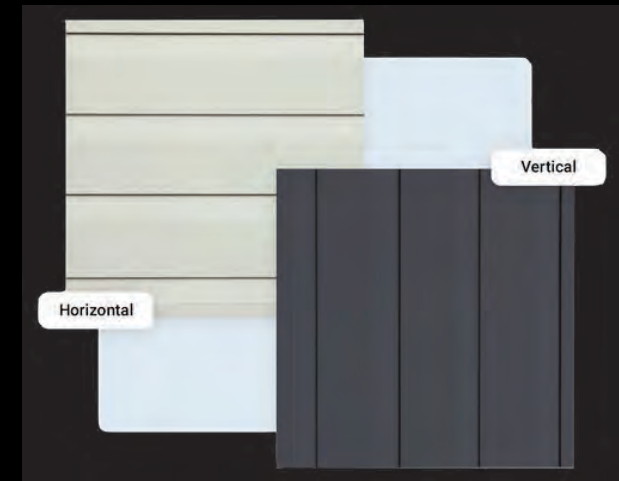

Offering bespoke products allows us to manufacture bonded panels that meet customer's unique design requirements and specifications. Our made to measure service reduces on-site labour costs by minimising fixing time, but also provides the customer with the widest possible scope in their choice of available materials.

With our heritage & expertise, you can contact us to further discuss your project or tender details.

www.laminatedsupplies.com | orders@laminatedsupplies.com

PANEL USES

- Composite Panels
- Infill Panels
- Vision Panels
- Way-finding Systems
- Aluminium Doors
- Specific U Value Requirements
- Patent Glazing
- Architectural Panels
- Door Panels
- Flat Panels
- Infill Panels
- Vision Panels
- Way-finding Systems
- Aluminium Doors
- Specific U Value Requirements
- Patent Glazing
- Architectural Panels
- Door Panels
- Flat Panels

- Polystyrene
- Styrofoam
- Polyfoam
- Solid Core
- MDF (4mm or 9mm)

- RAL Colours - 1500+
- BS Colours
- Matt, Satin, Gloss
- Syntha-pulvin marine grade
- Ripple effect

- Cut-to-size
- Bent to specific degrees
- Thickness
- Cut-to-shape
- Vertical & horizontal shiplap

*Please note, these products are not fire rated.